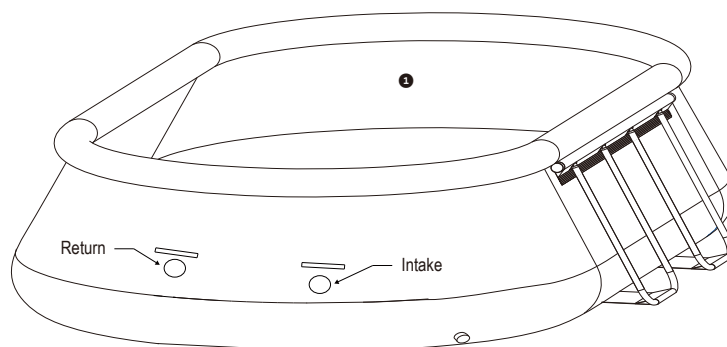

20' x 12' x 48" Quick Set® Oval Frame Pool

Model : P1201248F0FR

Specifications

Brand	: Summer Waves®	AGP Type	: Oval Pool
Size	: 20' x 12' x 48" (6.1 m x 3.66 m x 1.22 m)	Water Capacity	: 4389 Gallons (16612 L)
Filter Pump	: RX1500 220~240V	Pump Flow Rate	: 1400 Gallons (5299 L)
Filter Cartridge	: A/C Type	Accessories	: SureStep™ Ladder, Pool Cover, Ground Cloth, Repair Patch
Printing	: Blue		
Warranty	: 2 years		

Part List

Quick Set®

No#	Spare part	Photo	SAP#	No#	Spare part	Photo	SAP#
1	Pool Liner		P12012480099	5	U-shape Pipe		P54A4A0002W01
2/3	Horizontal Beam		P5A1A0007W01	6	O-shape Spring Pin		P5APF1180W01
			P5A1A0004W01	7	V-shape Spring Pin		P5APF1170W01
4	U-shape Pipe Cap		P5APF1160K01		Drain Plug		P58080173W01

Pump

RX1500

No#	Spare part	Photo	SAP#	No#	Spare part	Photo	SAP#
1	Suction Fitting		P58PF5510P01	12	Canister Gasket		P58164800K01
2	Suction Fitting Screen		P58PF5480P01	13	Filter Pump Gasket		P58PP1840W05
3	Flow Diverter		P58PF5520P01	14	Nozzle		P58185201K01
4	Plug		P58PF5500K01	15/17/21	Motor Assembly		P58X150000GS
5	102" Hose		P584150004W1	16	Type A/C Filter Cartridge		P583041080PR
6	Hose Camp		P58219221W05	18	Rotor Assembly		P58050506001
8	Vent Screw		P58182201W05	19	Volute Cover		P58184501K01
9	Vent Screw O-Ring		P58182501K01	22	Filter Pump Port /Fitting O-Ring		P58037000K01
10	Seal Top		P58PP1853W05		Wrench		P5810250000E
11	Base		P58183901W05				