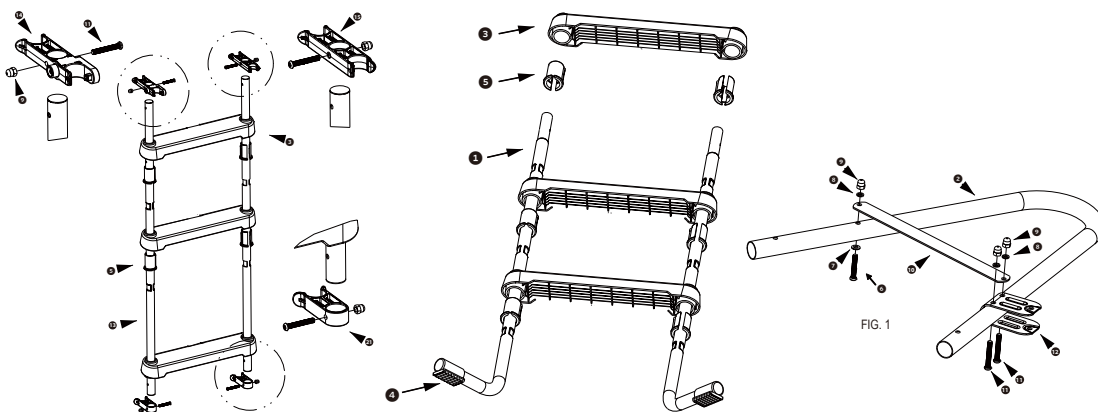

Part List

Quick Set®

No#	Spare part	Photo	SAP#	No#	Spare part	Photo	SAP#
1	Pool Liner		P12012480099	5	U-shape Pipe		P54A4A0002W01
2/3	Horizontal Beam		P5A1A0007W01	6	O-shape Spring Pin		P5APF1180W01
			P5A1A0004W01	7	V-shape Spring Pin		P5APF1170W01
4	U-shape Pipe Cap		P5APF1160K01		Drain Plug		P58080173W01

Pump

RX1500

No#	Spare part	Photo	SAP#	No#	Spare part	Photo	SAP#
1	Suction Fitting		P58PF5510P01	12	Canister Gasket		P58164800K01
2	Suction Fitting Screen		P58PF5480P01	13	Filter Pump Gasket		P58PP1840W05
3	Flow Diverter		P58PF5520P01	14	Nozzle		P58185201K01
4	Plug		P58PF5500K01	15/17/21	Motor Assembly		P58X150000GS
5	102" Hose		P584150004W1	16	Type A/C Filter Cartridge		P583041080PR
6	Hose Camp		P58219221W05	18	Rotor Assembly		P58050506001
8	Vent Screw		P58182201W05	19	Volute Cover		P58184501K01
9	Vent Screw O-Ring		P58182501K01	22	Filter Pump Port /Fitting O-Ring		P58037000K01
10	Seal Top		P58PP1853W05		Wrench		P5810250000E
11	Base		P58183901W05				

Ladder

No#	Spare part	Photo	SAP#	No#	Spare part	Photo	SAP#
1	Ladder Legs		P5901514270W	6	Machine Screw A (L=35mm)		P59060350299
2	Ladder Handles		P5911011200W	7	Flat Washer (metal)		
3	Ladder Steps		P59PF5660B01	16	Hex Nut		P59060450199
4	Led End Caps		P59PF0090B01	8	Lock Washers		
5	Ladder Step Clips		P59PF0070B01	9	Cap Nut		P59060450199
10	Ladder Brace with Warning		P5942003661W	18	Machine Screw C (L=45mm)		
12	Ladder Hinge		P5992001753W	20	Plastic Flat Washer		P59060350099
13	Straight Ladder Leg		P5961512160W	6	Machine Screw A (L=35mm)		
14	Swivel Ladder Clamp with Button		P59446447B01	7	Flat Washer (metal)		P59060350099
15	Swivel Ladder Clamp		P59PF4460B01	8	Lock Washers		
17	Ladder Base Plate		P59A2005204W	9	Cap Nut		P59060400099
19	Plain Ladder Leg		P5911514270W	11	Machine Screw (L=40mm)		
21	Ladder Bottom Clip		P59PF4500B01	8	Lock Washers		P59060400099
				9	Cap Nut		