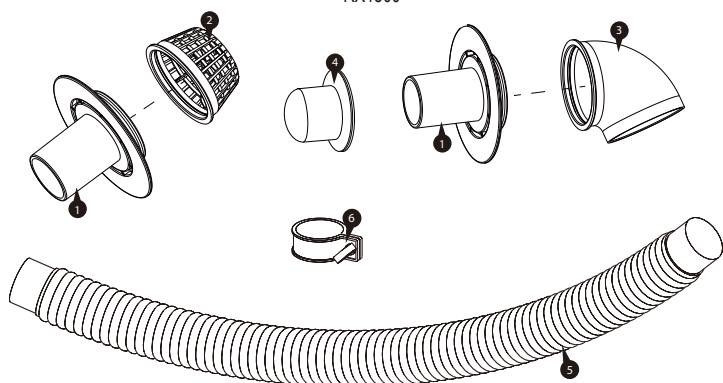

20' x 12' x 48" Quick Set® Oval Frame Pool

Model : P1201248F0FR

Specifications

Brand	: Summer Waves®	AGP Type	: Oval Pool
Size	: 20' x 12' x 48" (6.1 m x 3.66 m x 1.22 m)	Water Capacity	: 4389 Gallons (16612 L)
Filter Pump	: RX1500 220~240V	Pump Flow Rate	: 1400 Gallons (5299 L)
Filter Cartridge	: A/C Type	Accessories	: SureStep™ Ladder, Pool Cover, Ground Cloth, Repair Patch
Printing	: Blue		
Warranty	: 2 years		

Part List

Quick Set®

No#	Spare part	Photo	SAP#	No#	Spare part	Photo	SAP#
1	Pool Liner		P12012480099	5	U-shape Pipe		P54A4A0002W01
2/3	Horizontal Beam		P5A1A0007W01	6	O-shape Spring Pin		P5APF1180W01
			P5A1A0004W01	7	V-shape Spring Pin		P5APF1170W01
4	U-shape Pipe Cap		P5APF1160K01		Drain Plug		P58080173W01

Pump

RX1500

No#	Spare part	Photo	SAP#	No#	Spare part	Photo	SAP#
1	Suction Fitting		P58PF5510P01	12	Canister Gasket		P58164800K01
2	Suction Fitting Screen		P58PF5480P01	13	Filter Pump Gasket		P58PP1840W05
3	Flow Diverter		P58PF5520P01	14	Nozzle		P58185201K01
4	Plug		P58PF5500K01	15/17/21	Motor Assembly		P58X150000GS
5	102" Hose		P584150004W1	16	Type A/C Filter Cartridge		P583041080PR
6	Hose Camp		P58219221W05	18	Rotor Assembly		P58050506001
8	Vent Screw		P58182201W05	19	Volute Cover		P58184501K01
9	Vent Screw O-Ring		P58182501K01	22	Filter Pump Port /Fitting O-Ring		P58037000K01
10	Seal Top		P58PP1853W05		Wrench		P5810250000E
11	Base		P58183901W05				