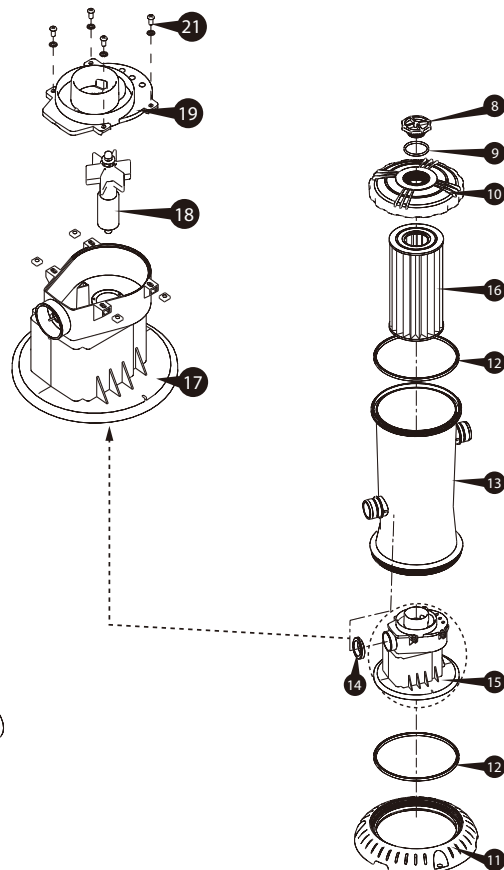

Part List

Quick Set®

No#	Spare part	Photo	SAP#	No#	Spare part	Photo	SAP#
1	Pool Liner		P12012480099	5	U-shape Pipe		P54A4A0002W01
2/3	Horizontal Beam		P5A1A0007W01	6	O-shape Spring Pin		P5APF1180W01
			P5A1A0004W01	7	V-shape Spring Pin		P5APF1170W01
4	U-shape Pipe Cap		P5APF1160K01		Drain Plug		P58080173W01

Pump

RX1500

No#	Spare part	Photo	SAP#	No#	Spare part	Photo	SAP#
1	Suction Fitting		P58PF5510P01	12	Canister Gasket		P58164800K01
2	Suction Fitting Screen		P58PF5480P01	13	Filter Pump Gasket		P58PP1840W05
3	Flow Diverter		P58PF5520P01	14	Nozzle		P58185201K01
4	Plug		P58PF5500K01	15/17/21	Motor Assembly		P58X150000GS
5	102" Hose		P584150004W1	16	Type A/C Filter Cartridge		P583041080PR
6	Hose Camp		P58219221W05	18	Rotor Assembly		P58050506001
8	Vent Screw		P58182201W05	19	Volute Cover		P58184501K01
9	Vent Screw O-Ring		P58182501K01	22	Filter Pump Port /Fitting O-Ring		P58037000K01
10	Seal Top		P58PP1853W05		Wrench		P5810250000E
11	Base		P58183901W05				

Ladder

No#	Spare part	Photo	SAP#	No#	Spare part	Photo	SAP#
1	Ladder Legs		P5901514270W	6	Machine Screw A (L=35mm)		P59060350299
2	Ladder Handles		P5911011200W	7	Flat Washer (metal)		
3	Ladder Steps		P59PF5660B01	16	Hex Nut		P59060450199
4	Led End Caps		P59PF0090B01	8	Lock Washers		
5	Ladder Step Clips		P59PF0070B01	9	Cap Nut		P59060450199
10	Ladder Brace with Warning		P5942003661W	18	Machine Screw C (L=45mm)		
12	Ladder Hinge		P5992001753W	20	Plastic Flat Washer		P59060350099
13	Straight Ladder Leg		P5961512160W	6	Machine Screw A (L=35mm)		
14	Swivel Ladder Clamp with Button		P59446447B01	7	Flat Washer (metal)		P59060350099
15	Swivel Ladder Clamp		P59PF4460B01	8	Lock Washers		
17	Ladder Base Plate		P59A2005204W	9	Cap Nut		P59060400099
19	Plain Ladder Leg		P5911514270W	11	Machine Screw (L=40mm)		
21	Ladder Bottom Clip		P59PF4500B01	8	Lock Washers		P59060400099
				9	Cap Nut		